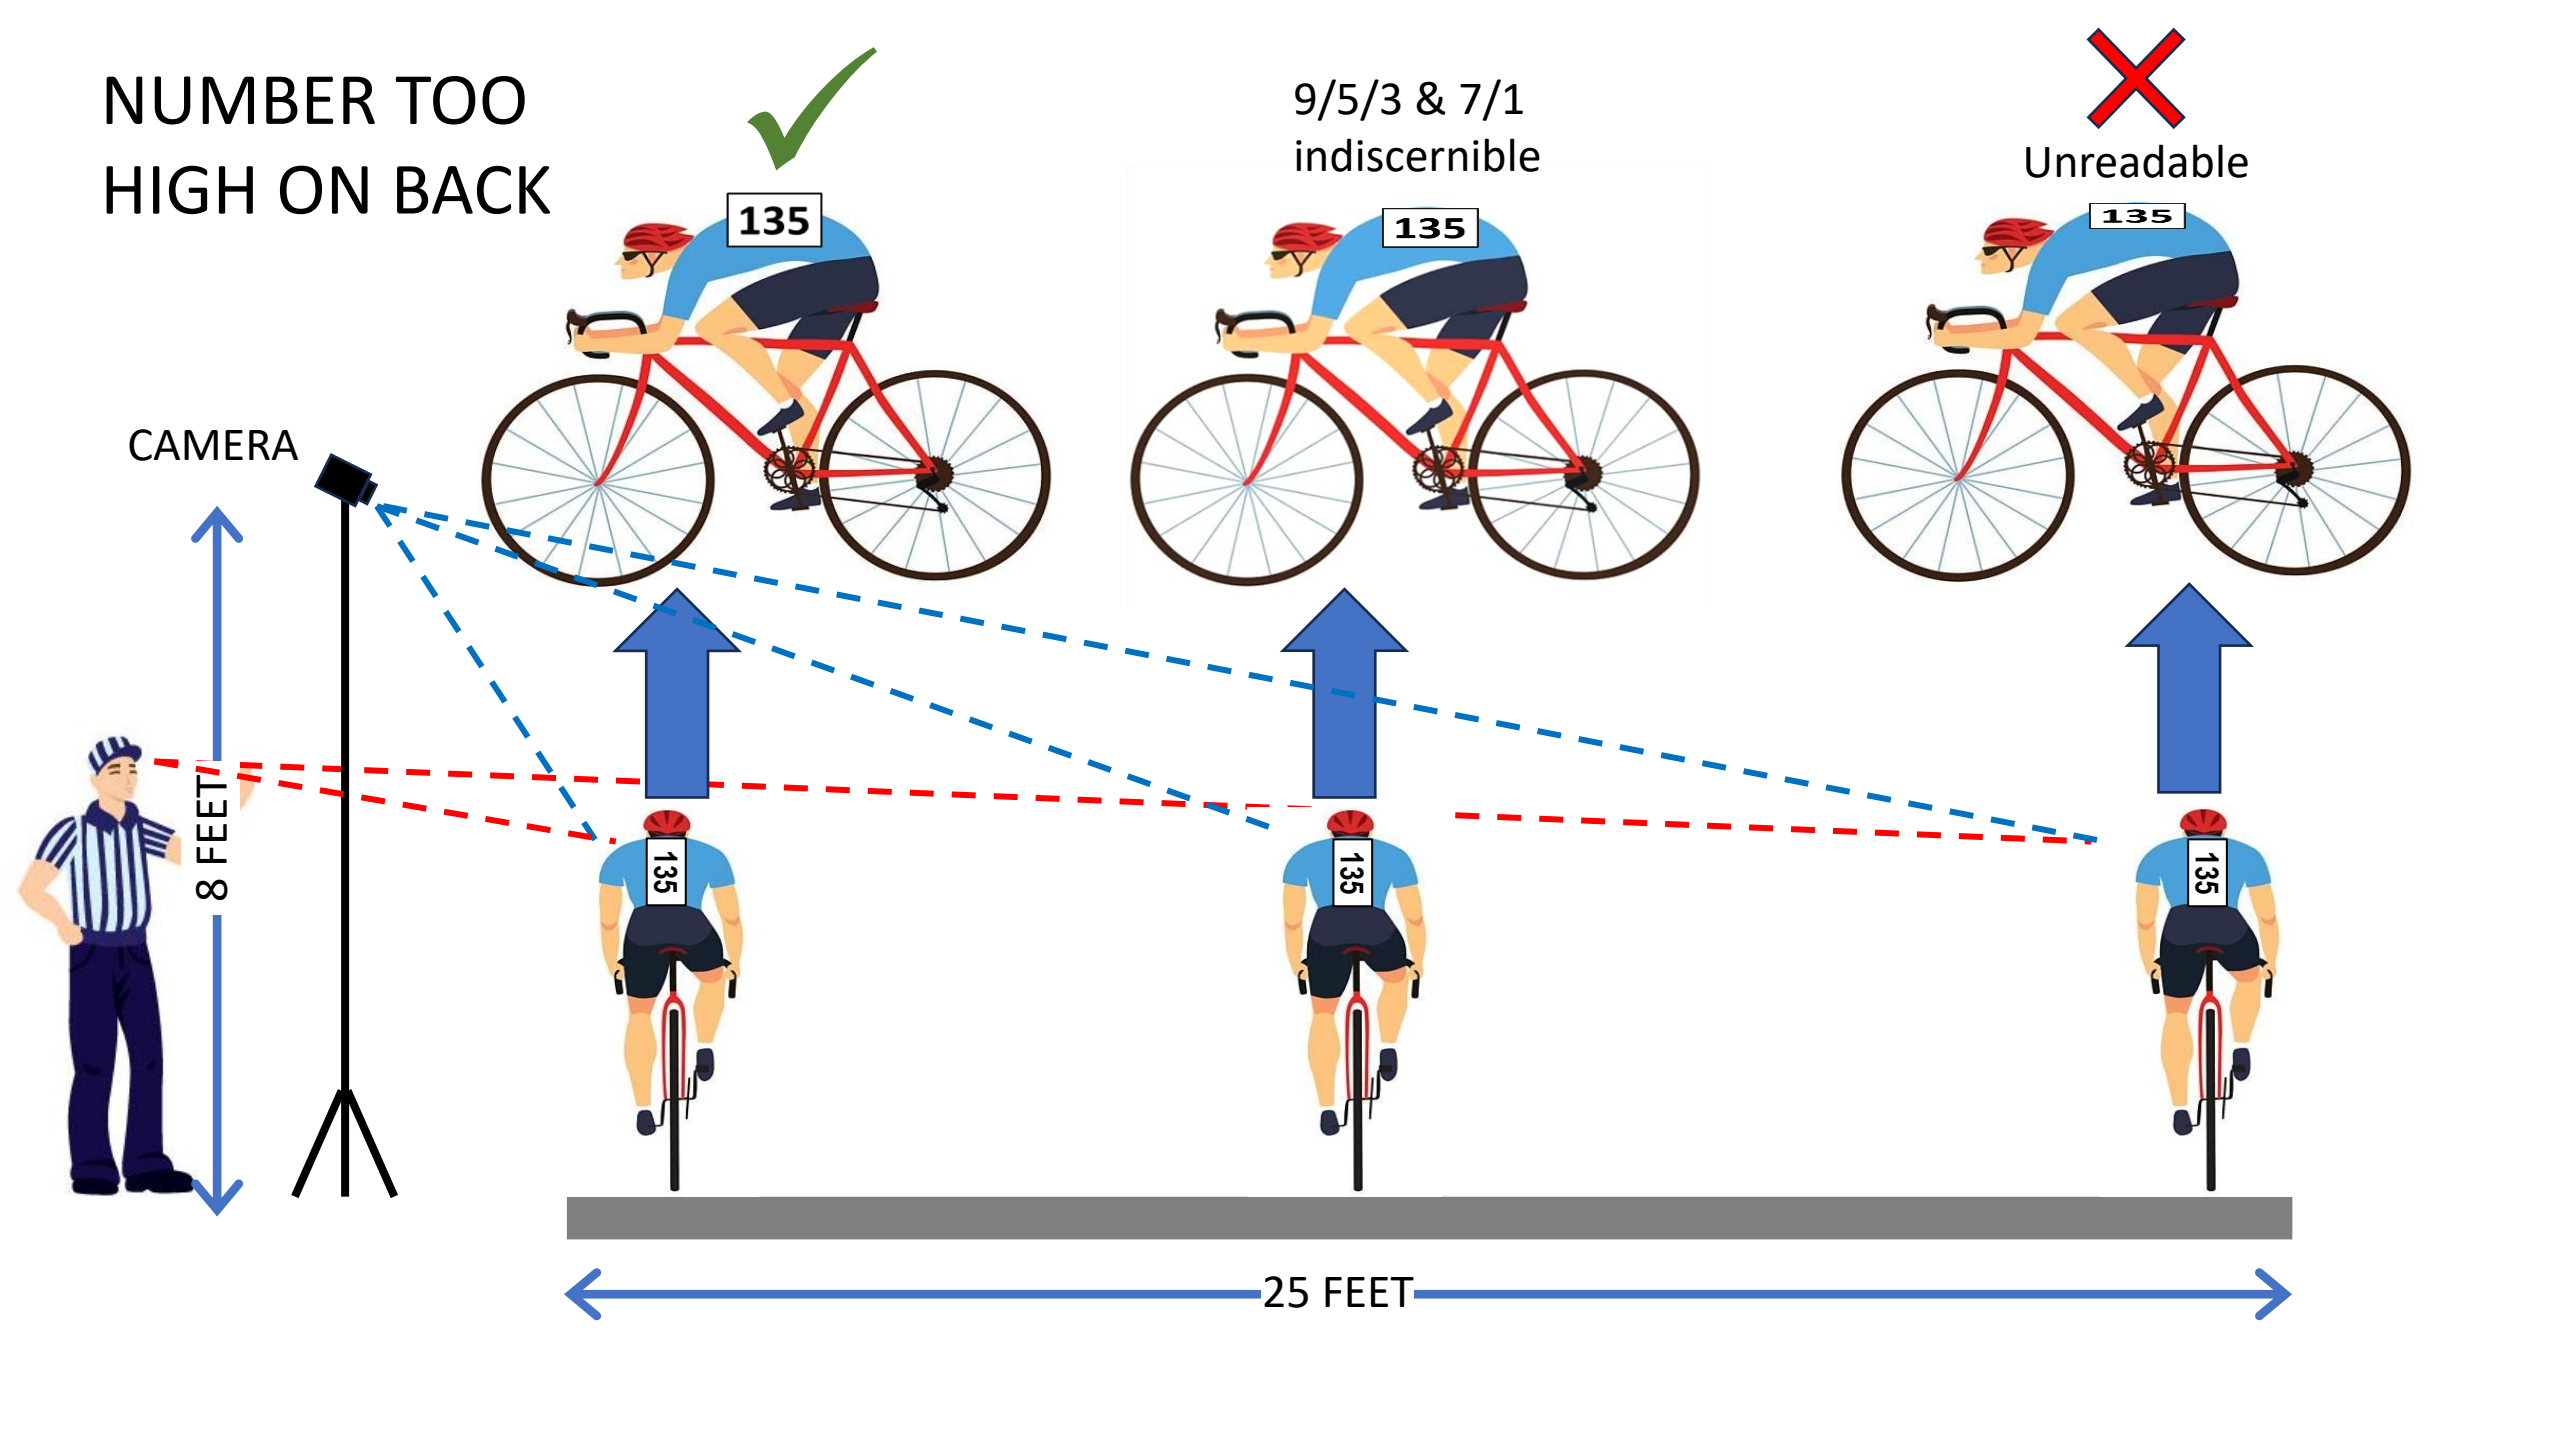

NUMBER TOO HIGH ON BACK

135

135

9/5/3 & 7/1  
indiscernible

135

135

Unreadable

135

135

CAMERA

8 FEET

25 FEET

# NUMBER ON SIDE PANNEL

CAMERA

8 FEET

25 FEET